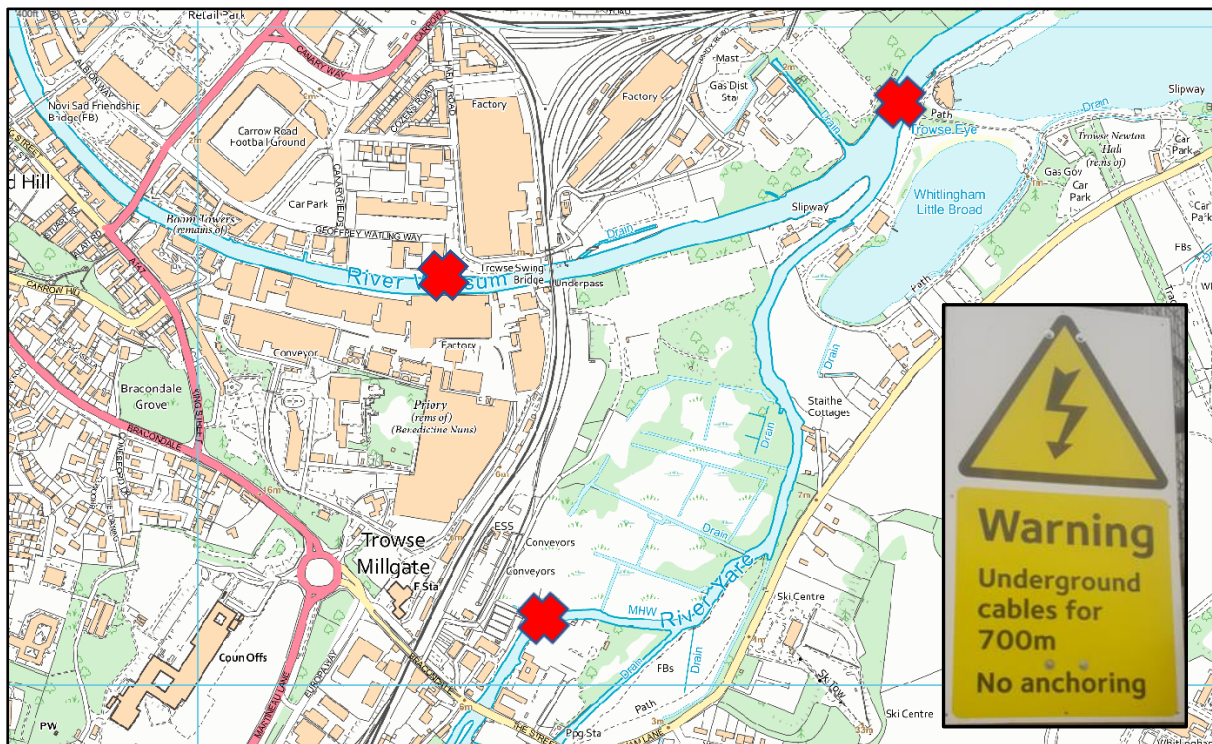

## Changes to Cable Crossing Signs, Rivers Yare and Wensum, Trowse Eye, Norwich

Notice is hereby given that the current cable crossing signage between grid reference TG244076 to TG250079 on the Wensum and TG244070 to TG250079 on the Yare in the Trowse Eye area of Norwich has been superseded. New signage has been installed at the down and upstream entry points of this stretch of river to mark the hazard. Mariners are advised to take note of the new signage when navigating in the area.

Please contact the Broads Authority, Yare House, 62-64 Thorpe Road, Norwich, Norfolk, NR1 1RY Tel (01603) 610734 if additional information is required.

Head of Ranger Services  
November 2021

<https://www.broads-authority.gov.uk/boating/navigating-the-broads/notices-to-mariners>